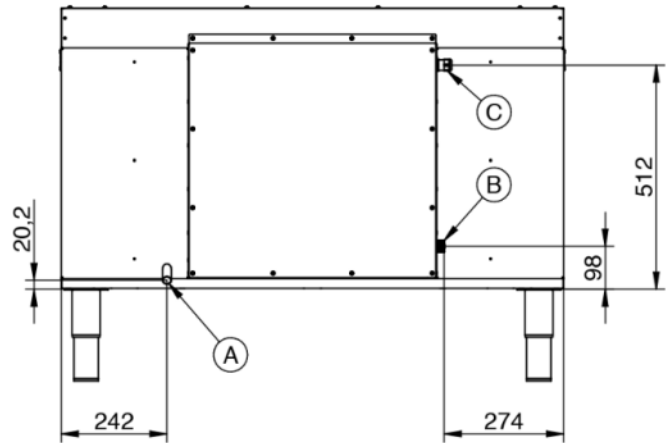

Lievitatore Deck 2T - E2 - T2

Electrical Supply

CODE: 947477115

Trays	14T 40x60 46x66 50x70 cm
Outside dimension	1150 L x 1130 P x 850 H mm
Tray distance	75 mm
Power	2,6 kW
Weight	90 Kg
Max temperature	60° C
Power supply	230 V ~ 1PH + N + PE 50 Hz

Lievitatore Deck 2T - E2 - T2

Electrical Supply

Legend

- A - Drain liquid Ø 20
- B - Water inlet 3/4"
- C - Electric supply

Lievitatore Deck 2T - E2 - T2

Electrical Supply

Packaging

Packing size:	126 L x 123 P x 98 H
Net weight:	90 Kg
Gross weight:	142 Kg