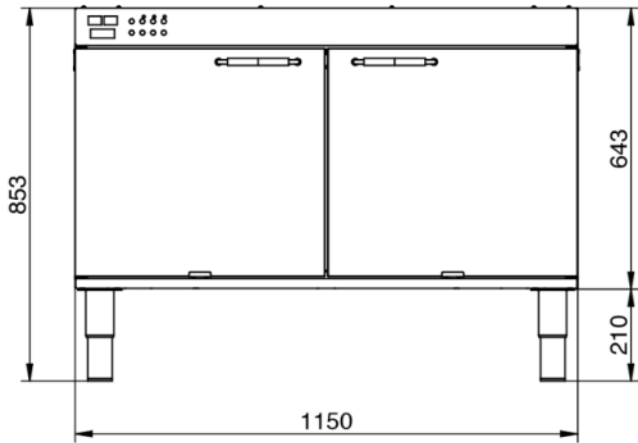

Lievitatore Deck 2T - E2 - T2

Electrical Supply

CODE: 947477115

Trays	14T 40x60 46x66 50x70 cm
Outside dimension	1150 L x 1130 P x 850 H mm
Tray distance	75 mm
Power	2,6 kW
Weight	90 Kg
Max temperature	60° C
Power supply	230 V ~ 1PH + N + PE 50 Hz

Lievitatore Deck 2T - E2 - T2

Electrical Supply

Legend

- A - Drain liquid Ø 20
- B - Water inlet 3/4"
- C - Electric supply

Lievitatore Deck 2T - E2 - T2

Electrical Supply

Packaging

Packing size:	126 L x 123 P x 98 H
Net weight:	90 Kg
Gross weight:	142 Kg