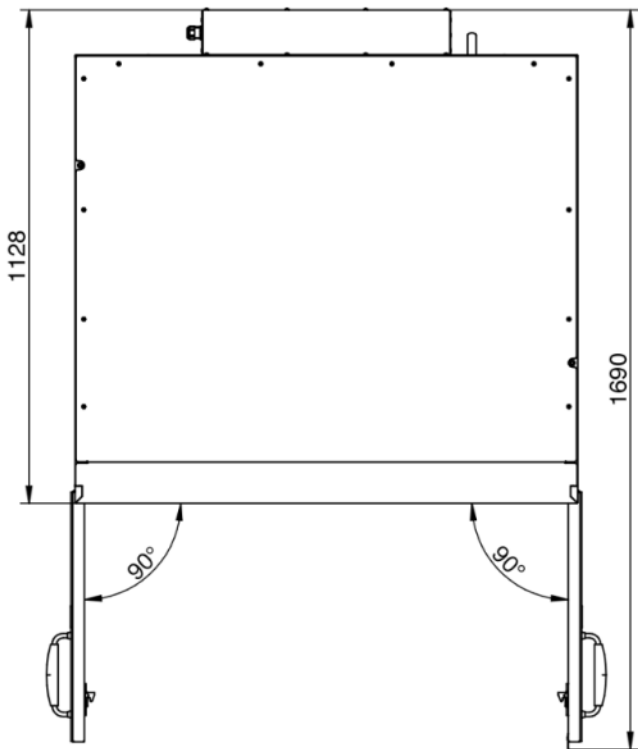

Lievitatore Deck 2T - E2 - T2

Electrical Supply

CODE: 947477115

Trays	14T 40x60 46x66 50x70 cm
Outside dimension	1150 L x 1130 P x 850 H mm
Tray distance	75 mm
Power	2,6 kW
Weight	90 Kg
Max temperature	60° C
Power supply	230 V ~ 1PH + N + PE 50 Hz

Lievitatore Deck 2T - E2 - T2

Electrical Supply

Legend

- A - Drain liquid Ø 20
- B - Water inlet 3/4"
- C - Electric supply

Lievitatore Deck 2T - E2 - T2

Electrical Supply

Packaging

Packing size:	126 L x 123 P x 98 H
Net weight:	90 Kg
Gross weight:	142 Kg