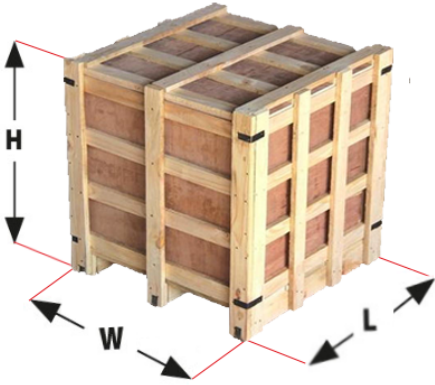

Lievitatore Deck 2T - E2 - T2

Electrical Supply

Legend

- A - Drain liquid Ø 20
- B - Water inlet 3/4"
- C - Electric supply

Lievitatore Deck 2T - E2 - T2

Electrical Supply

Packaging

Packing size:	126 L x 123 P x 98 H
Net weight:	90 Kg
Gross weight:	142 Kg