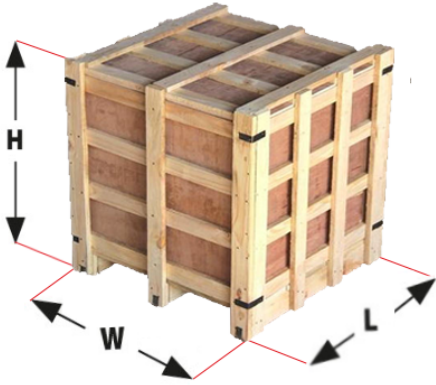

Lievitatore Deck 3T - 4T

Electrical Supply

Packaging

Packing size:	
Net weight:	130 Kg
Gross weight: